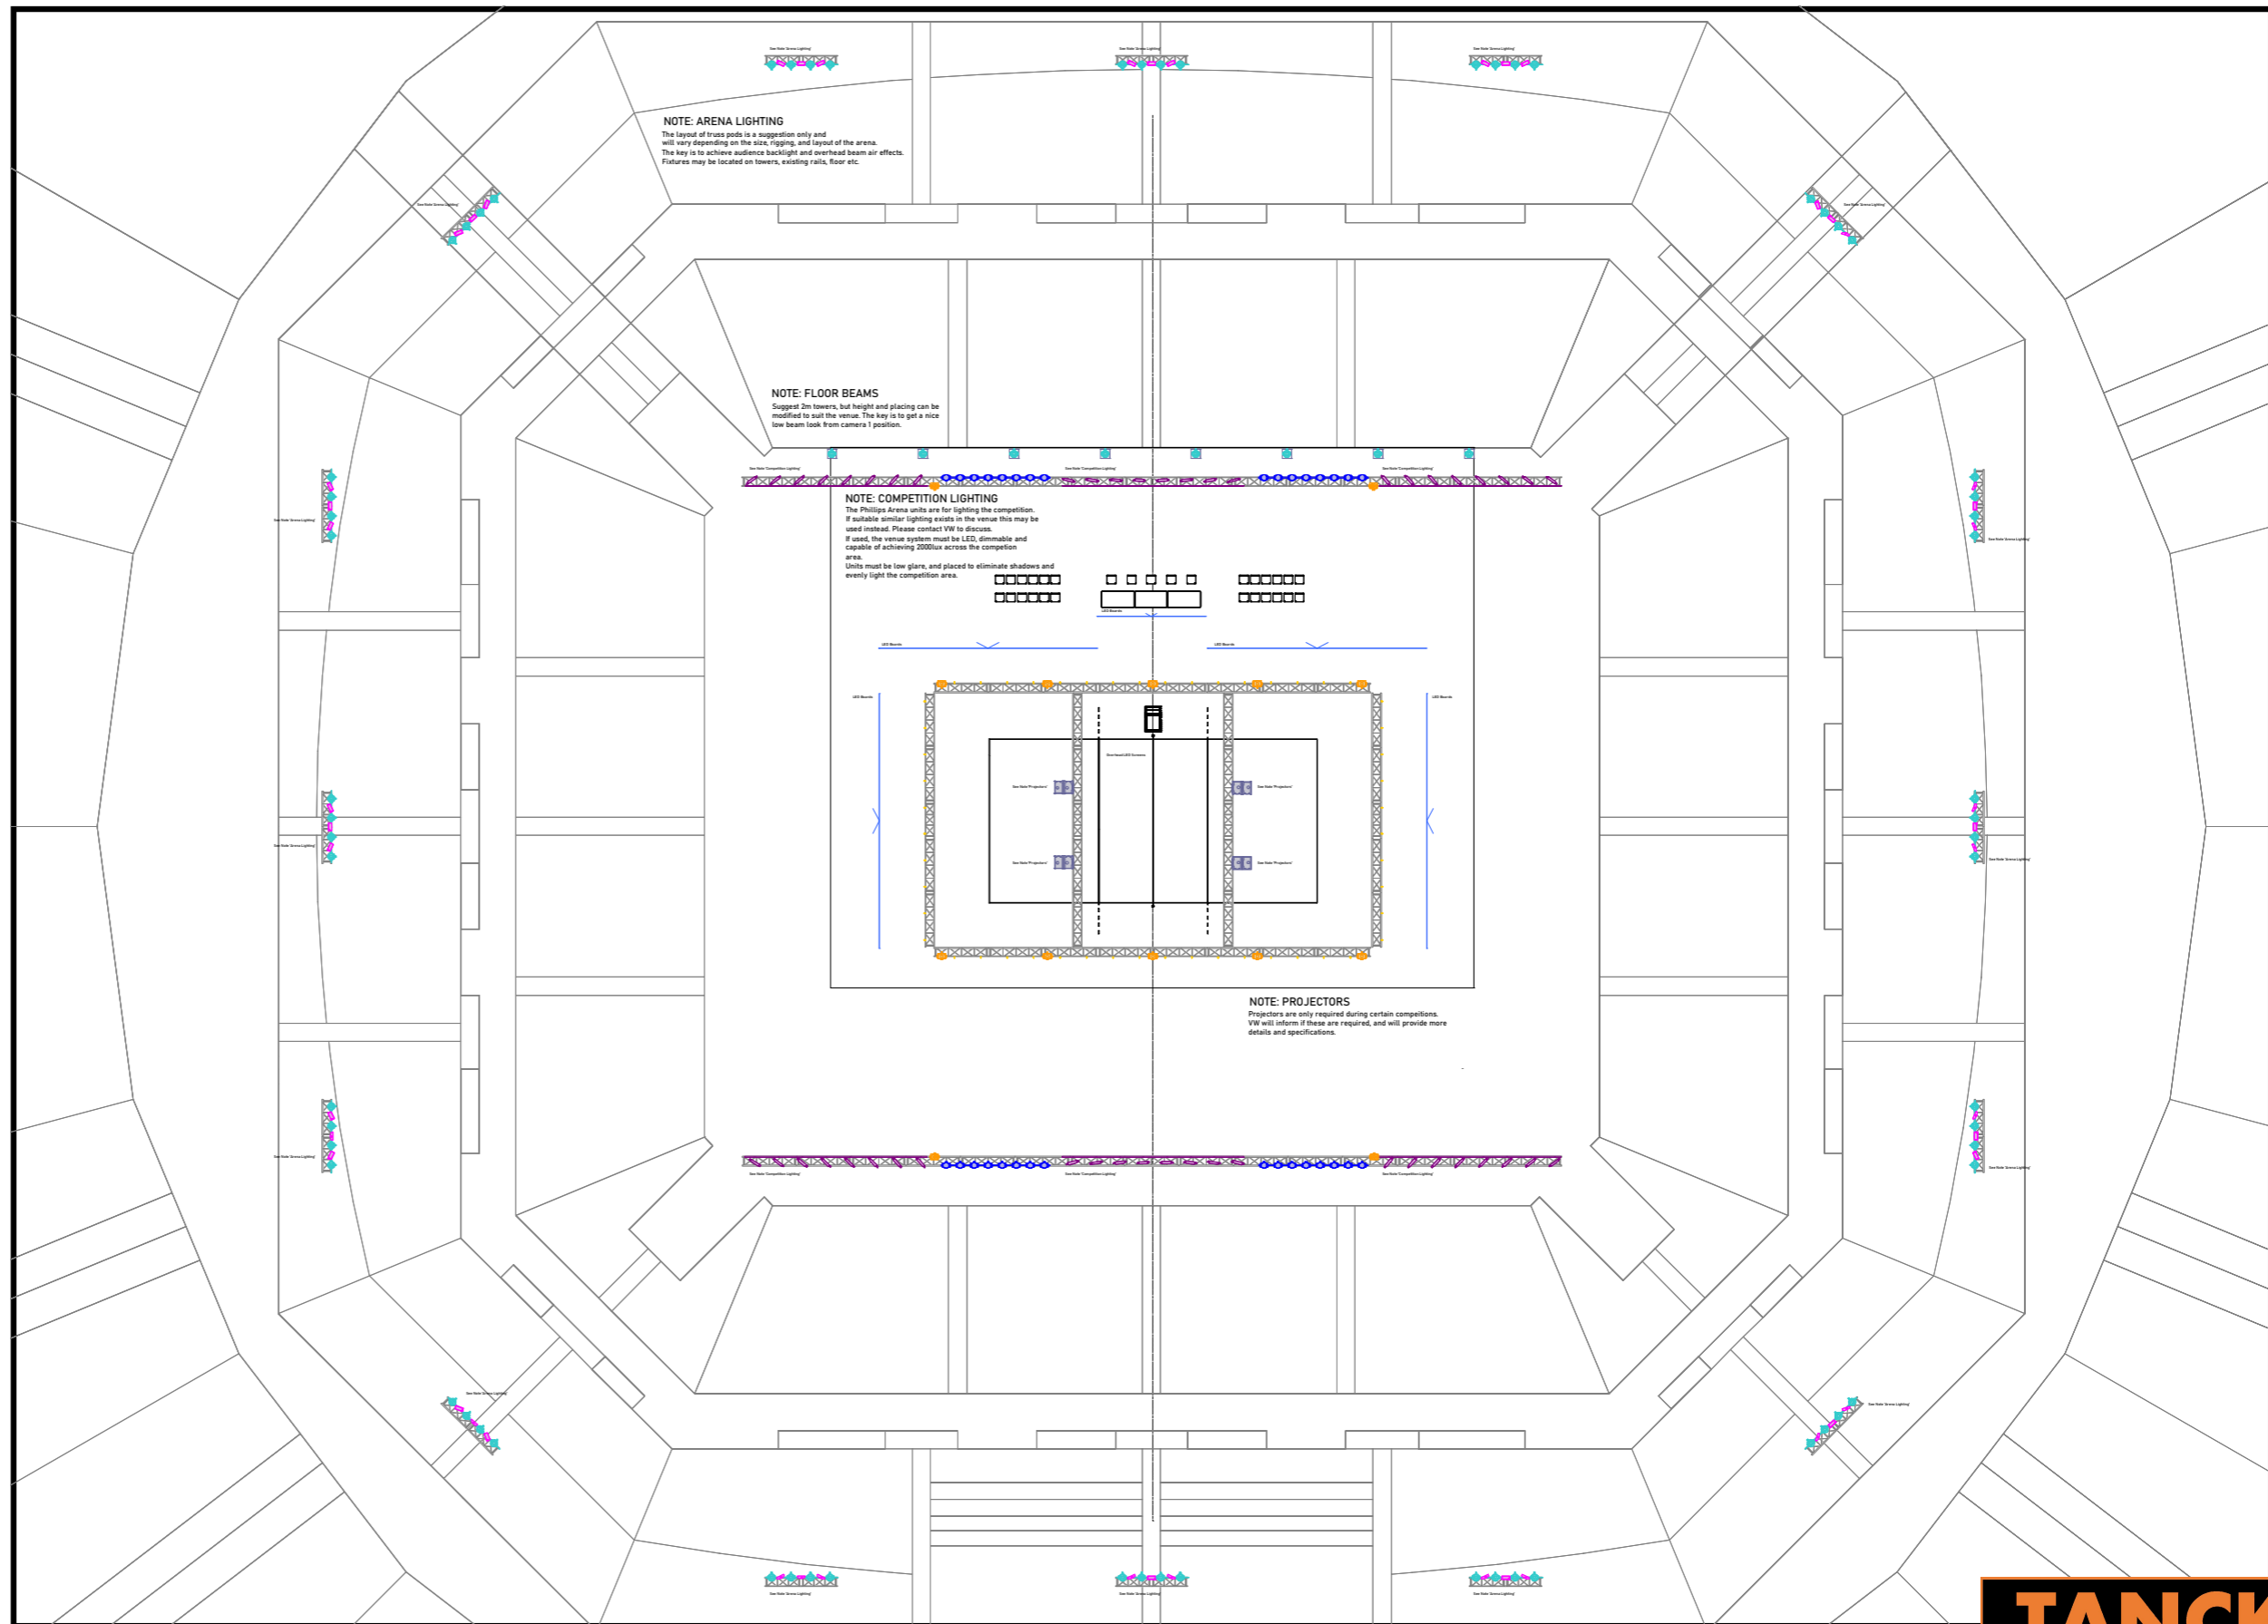

Legend

Symbol	Name	Count
	Mac Ultra Performance	10
	MAC Axiom	124
	Sceptron 10 1000	104
	Large Video Projector	8
	Q-7	48
	MAC Quantum Wash	32
	BMFL FollowSpot LT	4
	ArenaVision LED	48

Control Package

1 x MA2/3 Fullsize or Light (MAIN)
1 x MA2/3 Fullsize of Light (BACKUP)
Software Version 3.9.60.28 or later
NPU(s) if parameter count requires
Wireless access to MA-Net for remote control

Preferred Unit Substitute

MAC Ultra Performance
MAC III Profile
MAC Viper Profile
MAC Encore Profile
VL4000 Spot
VL3500 Spot

MUST FIT 5 x 'E' SIZE CUSTOM GLASS GOBO (VW PROVIDES) IN ROTATING WHEEL

MAC Quantum Wash
Robe K20
Robe Tarrantula
GLP X4L/X5 (not X4)
BMFL Wash/Washbeam
Rogue R3X Wash
VL6500/VLZ Wash
Mac Ultra/Encore Wash

Martin MAC Axiom (301 thru)
CP Mythos 2
Robe MegaPointe
CP Sharpy
Robe Pointe

SGM Q-7
GLP JDC1
Similar Output SGM Unit
Solaris Flare
Elation Protron Eclipse
Chauvet Color Strike M

BMFL Followspot
Any remote tracking spot
Manual arena spots (please contact to discuss location)

Sceptron
If Sceptron are available any lens options is OK (round, square, pixel) EXCEPT the tube option
If Sceptron not available try to create the effect with units that are:
-DMX Controllable (not video mapped)
-Have segment control of at least 4 pixels/metre
-Frosted lens (pixels/glare not individually
-2m long, or combination of units to achieve

Lighting Plot (Overview)