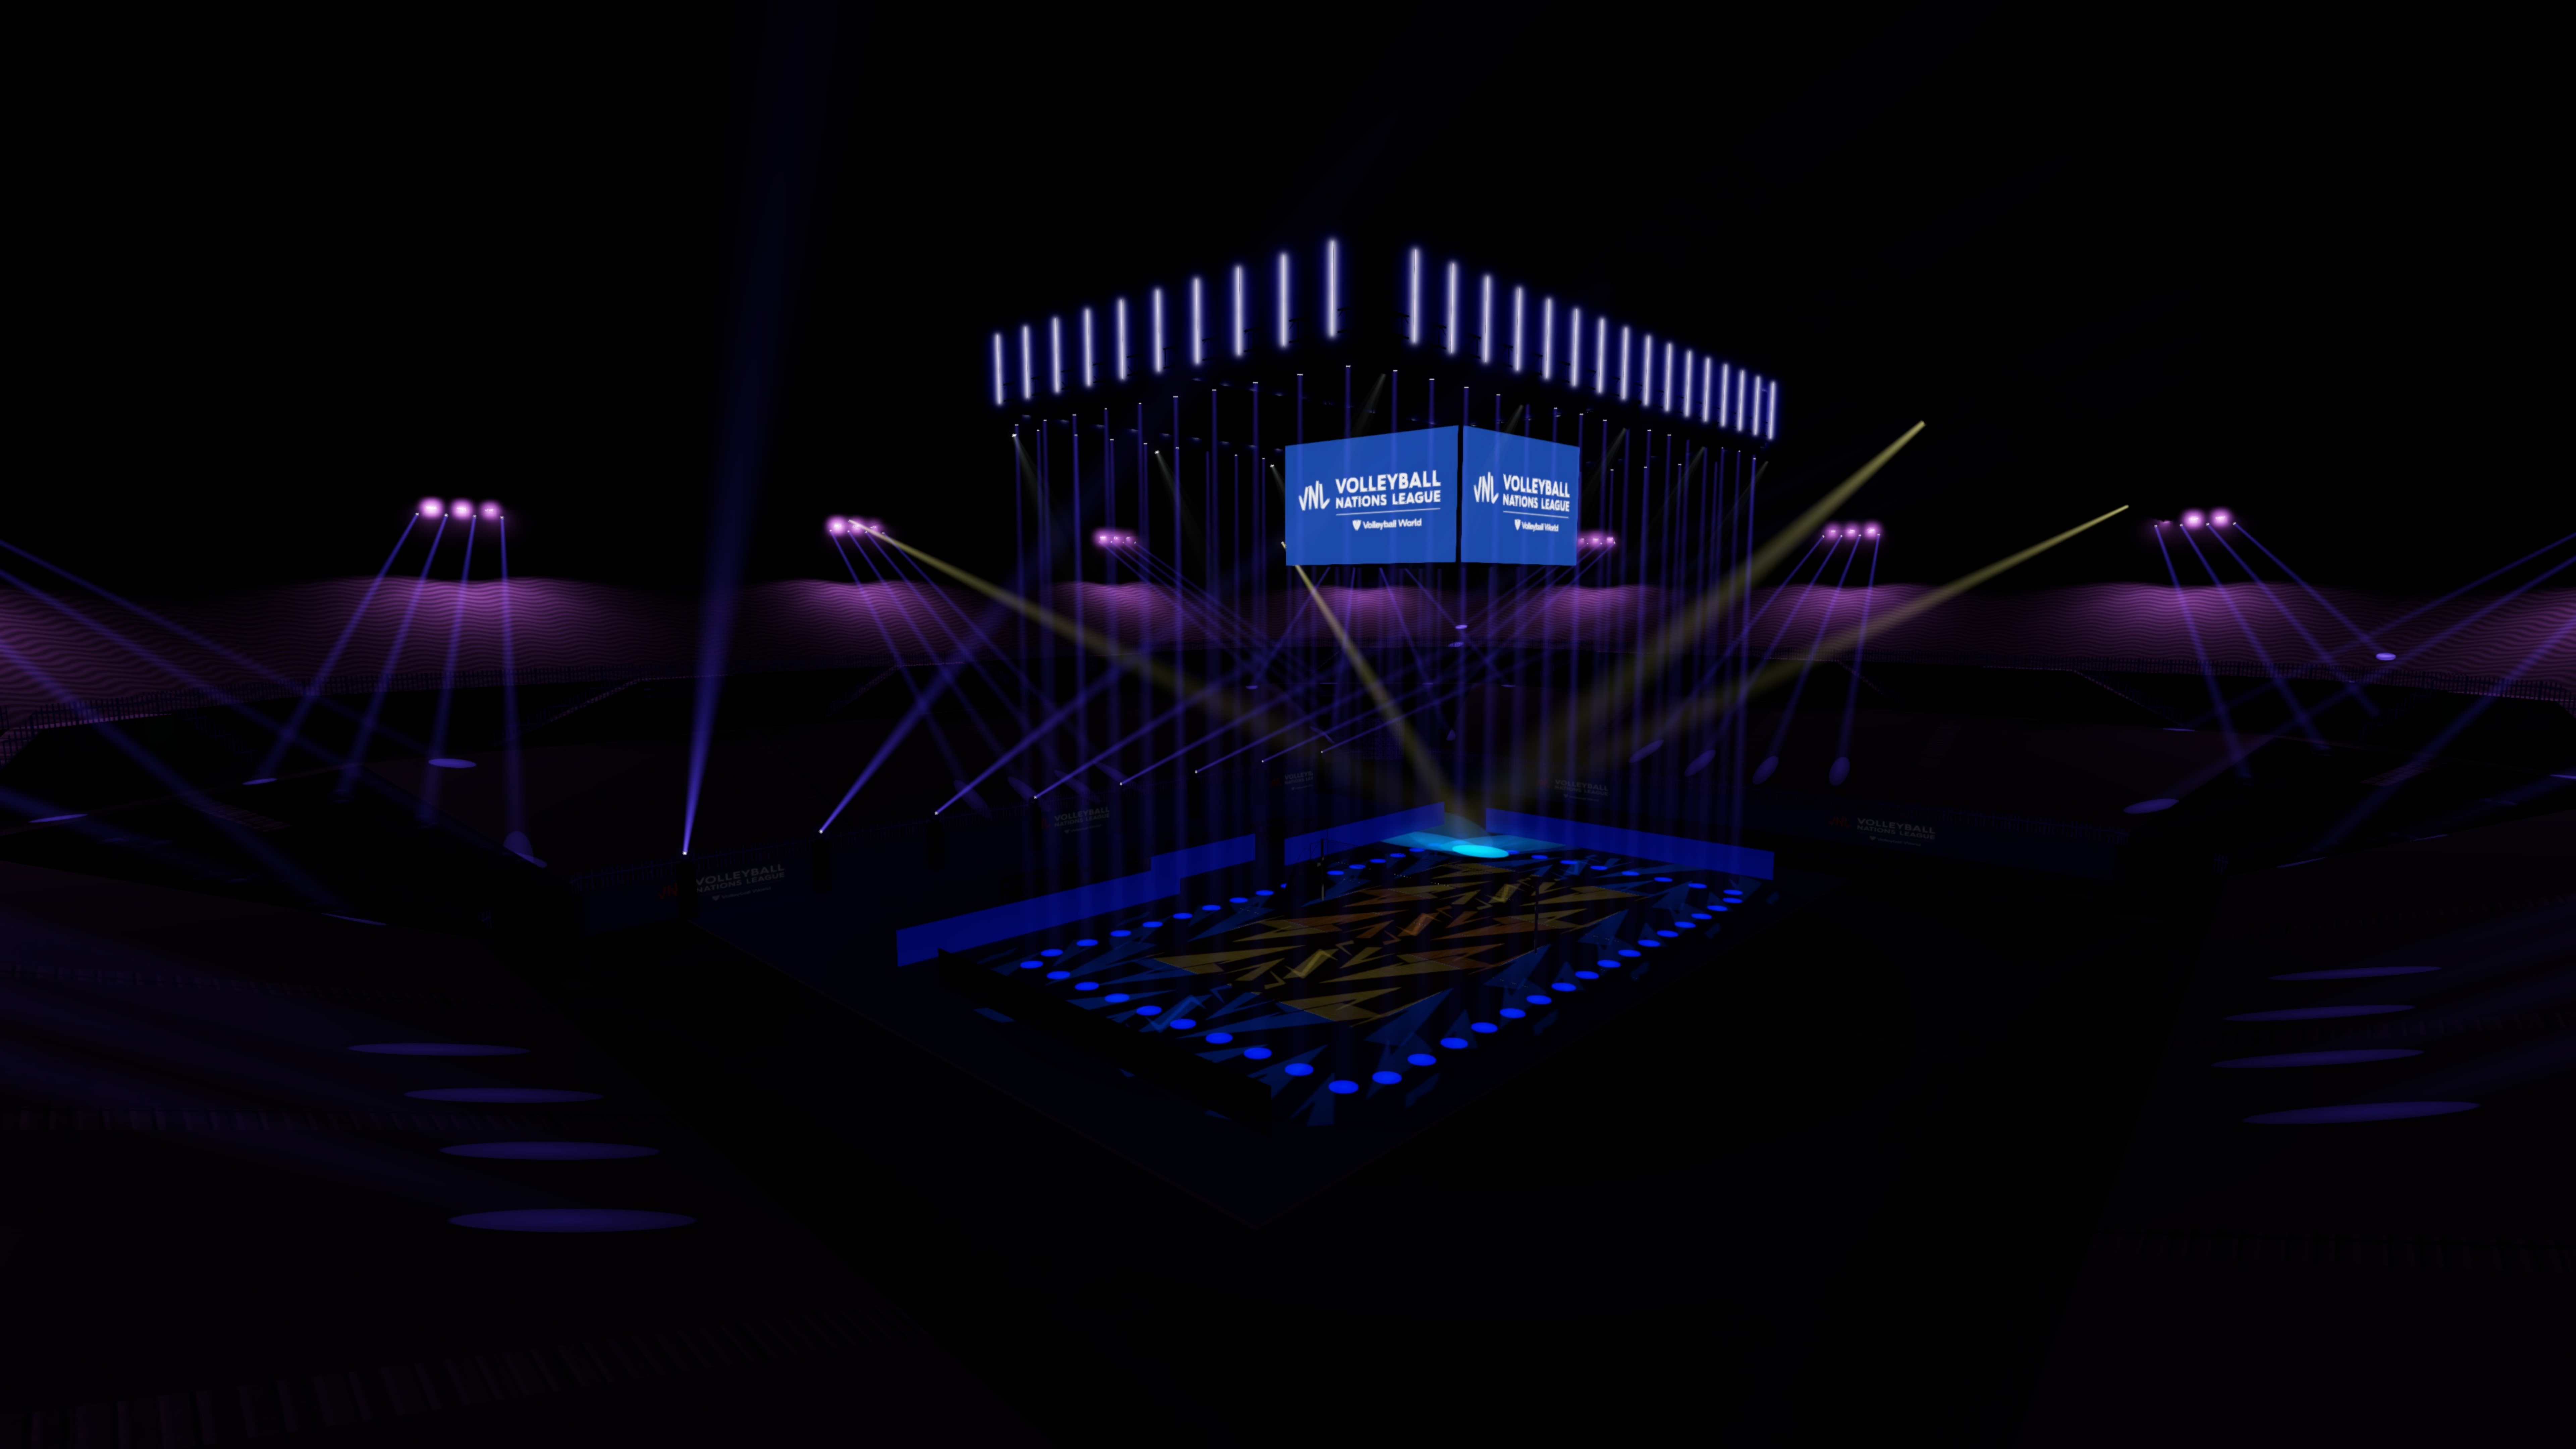

**VOLLEYBALL
NATIONS LEAGUE**
Volleyball World

**VOLLEYBALL
NATIONS LEAGUE**
Volleyball World

**VOLLEYBALL
NATIONS LEAGUE**
Volleyball World

**VOLLEYBALL
NATIONS LEAGUE**
Volleyball World

**VOLLEYBALL
NATIONS LEAGUE**
Volleyball World

**VOLLEYBALL
NATIONS LEAGUE**
Volleyball World

**VOLLEYBALL
NATIONS LEAGUE**
Volleyball World