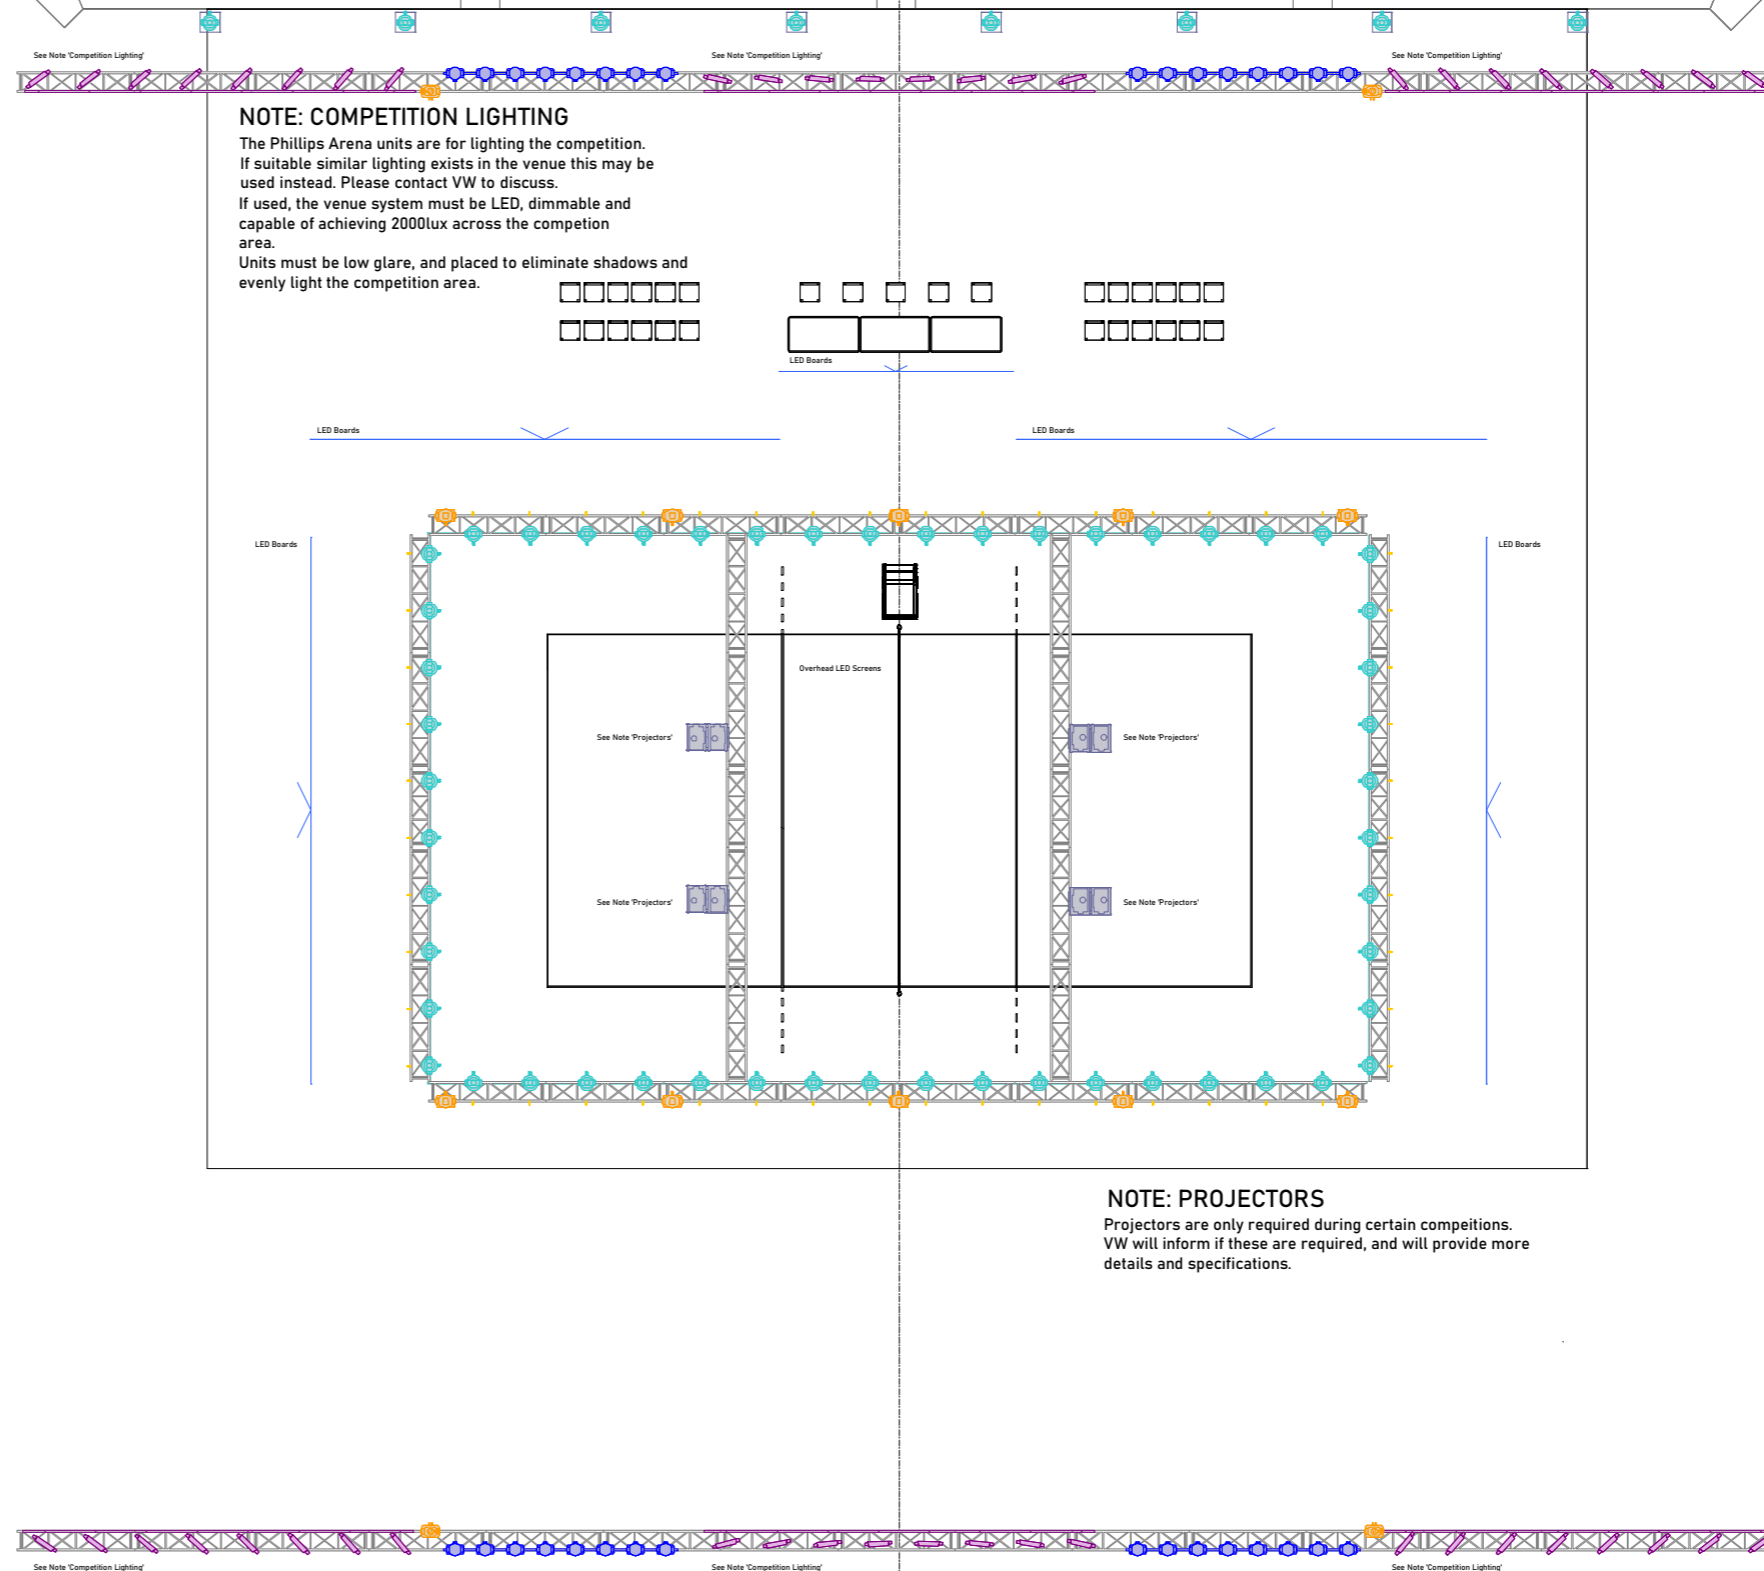

MUST FIT 5 x 'E' SIZE CUSTOM GLASS GOBO (VW PROVIDES) IN ROTATING WHEEL

MAC Quantum Wash
Robe K20
Robe Tarrantula
GLP X4L/X5 (not X4)
BMFL Wash/Washbeam
Rogue R3X Wash
VL6500/VLZ Wash
Mac Ultra/Encore Wash

Martin MAC Axiom (301 thru)
CP Mythos 2
Robe MegaPointe
CP Sharpy
Robe Pointe

SGM Q-7
GLP JDC1
Similar Output SGM Unit
Solaris Flare
Elation Protron Eclipse
Chauvet Color Strike M

BMFL Followspot
Any remote tracking spot
Manual arena spots (please contact to discuss location)

Sceptron
If Sceptron are available any lens options is OK (round, square, pixel) EXCEPT the tube option
If Sceptron not available try to create the effect with units that are:
-DMX Controllable (not video mapped)
-Have segment control of at least 4 pixels/metre
-Frosted lens (pixels/glare not individually
-2m long, or combination of units to achieve

Lighting (Court Detail)

NOTE: FLOOR BEAMS

Suggest 2m towers, but height and placing can be modified to suit the venue. The key is to get a nice low beam look from camera 1 position.

NOTE: COMPETITION LIGHTING

The Phillips Arena units are for lighting the competition. If suitable similar lighting exists in the venue this may be used instead. Please contact VW to discuss.

If used, the venue system must be LED, dimmable and capable of achieving 2000lux across the competition area.
Units must be low glare, and placed to eliminate shadows and evenly light the competition area.

NOTE: PROJECTORS

Projectors are only required during certain competitions. VW will inform if these are required, and will provide more details and specifications.