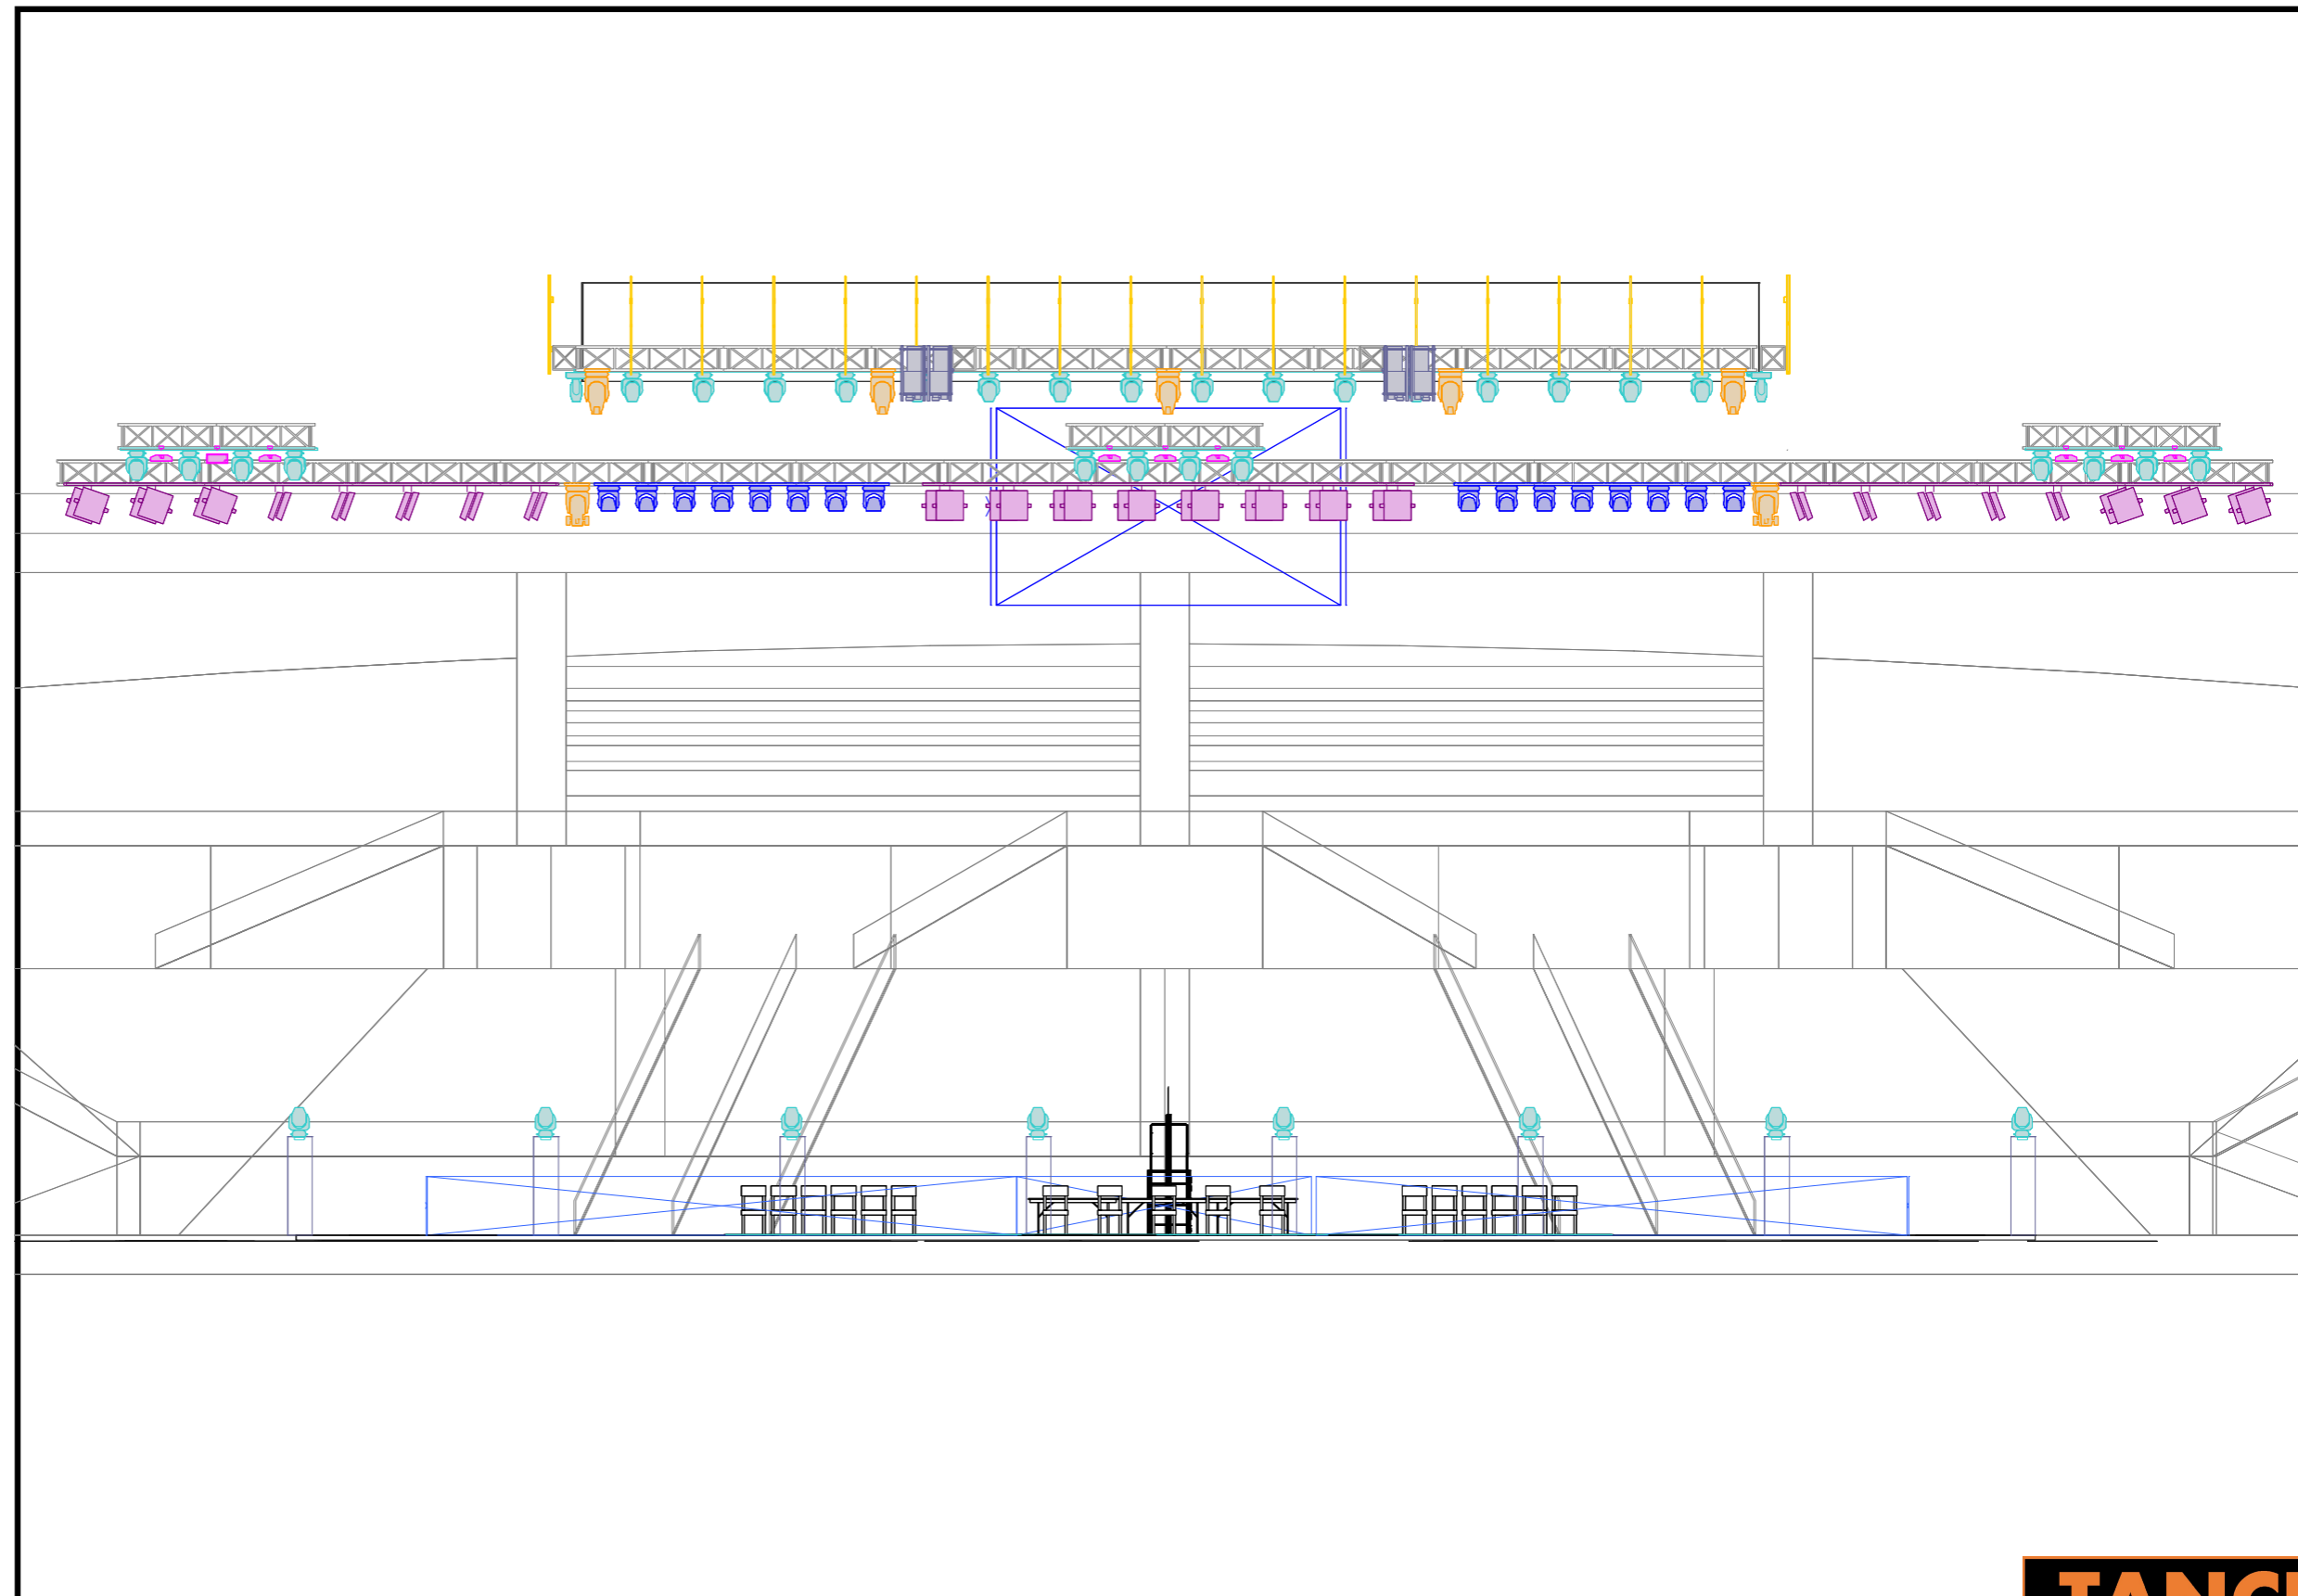

Legend

Symbol	Name	Count
	Mac Ultra Performance	10
	MAC Axiom	124
	Sceptron 10 1000	104
	Large Video Projector	8
	Q-7	48
	MAC Quantum Wash	32
	BMFL FollowSpot LT	4
	ArenaVision LED	48

Control Package

1 x MA2/3 Fullsize or Light (MAIN)
1 x MA2/3 Fullsize of Light (BACKUP)
Software Version 3.9.60.28 or later
NPU(s) if parameter count requires
Wireless access to MA-Net for remote control

Preferred Unit Substitute

MAC Ultra Performance
MAC III Profile
MAC Viper Profile
MAC Encore Profile
VL4000 Spot
VL3500 Spot

MUST FIT 5 x 'E' SIZE CUSTOM GLASS GOBO (VW PROVIDES) IN ROTATING WHEEL

MAC Quantum Wash
Robe K20
Robe Tarrantula
GLP X4L/X5 (not X4)
BMFL Wash/Washbeam
Rogue R3X Wash
VL6500/VLZ Wash
Mac Ultra/Encore Wash

Martin MAC Axiom (301 thru)
CP Mythos 2
Robe MegaPointe
CP Sharpy
Robe Pointe

SGM Q-7
GLP JDC1
Similar Output SGM Unit
Solaris Flare
Elation Protron Eclipse
Chauvet Color Strike M

BMFL Followspot
Any remote tracking spot
Manual arena spots (please contact to discuss location)

Sceptron
If Sceptron are available any lens options is OK (round, square, pixel) EXCEPT the tube option
If Sceptron not available try to create the effect with units that are:
-DMX Controllable (not video mapped)
-Have segment control of at least 4 pixels/metre
-Frosted lens (pixels/glare not individually
-2m long, or combination of units to achieve

Lighting (Front View)